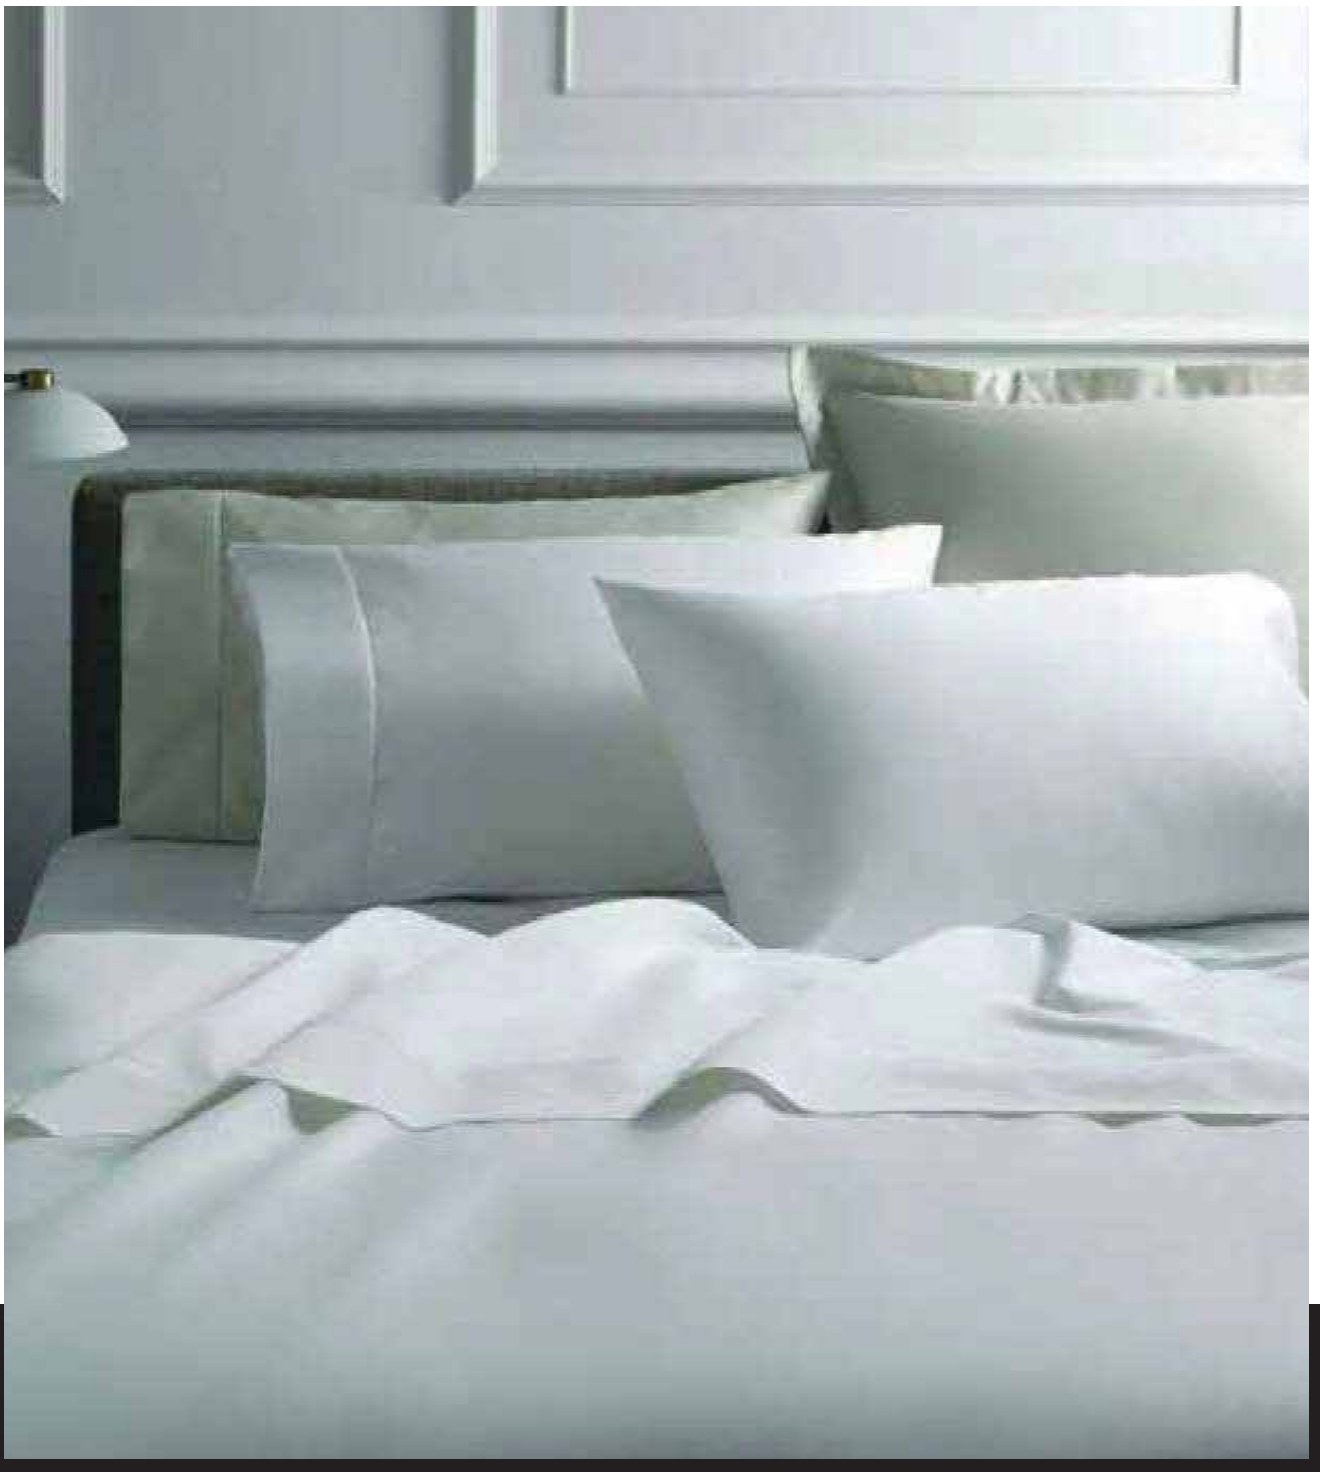

MAYFAIR – wh HOTEL QUALITY

100% PURE COTTON PLAIN SHEET SETS ALL
40CMS DEPTH Classic 1000 series

S/B-3pce set - 1 flat+1 fitted+1 p/case

D/B-4pce set - 1 flat+1 fitted+2 p/cases

Q/B-4pce set - 1 flat+1 fitted+2 p/cases

K/B-4pce set - 1 flat+1 fitted+2 p/cas