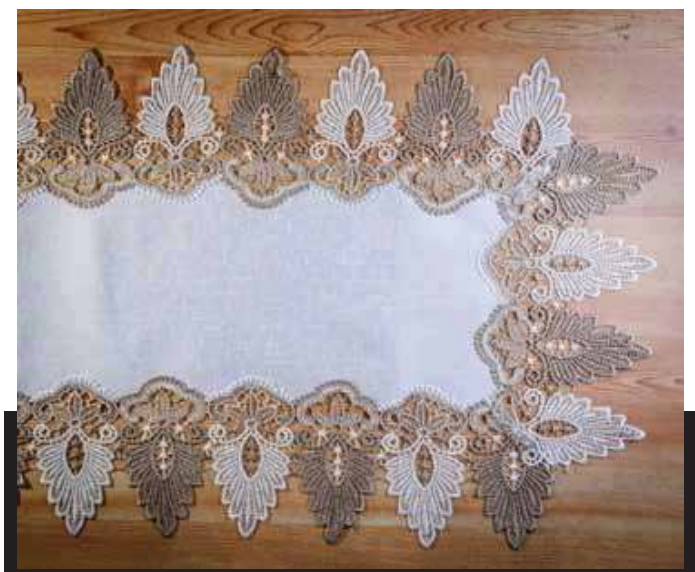

VENETIA – cr
SIZES : 90cms sq,
Doylies & Runners

BARCELONA –
two tone & wh
SIZES : 85cms sq. – 3.5mtrs
Doylies & Runners