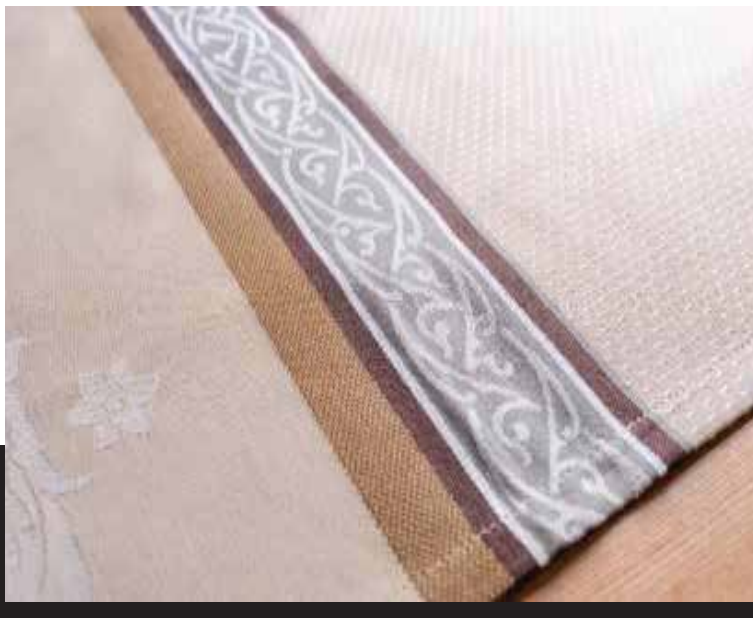

**JULIA
JACQUARD
SIZES: 2.25 – 3.5mtrs**