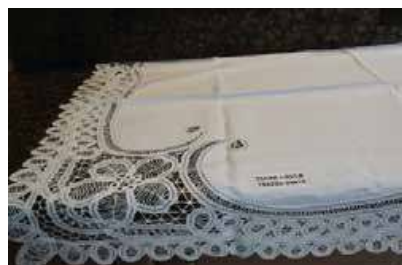

E1035 - w/w
38x53 -doz

D2606274 -
cluny/cotton - w/w
35x55 -doz 70x110
-pc

VICTORIAN VINTAGE BATTENBERG H'WORK wh & c – cotton

VICTORIAN ELEGANCE

Authentic hand emb & battenberg lace Available in
great selection of

DOYLIES
PLACEMATS
RUNNERS
TOPPERS
TABLECLOTHS

T/BOX
P/ CASES
BUN COVERS
APRONS
PIANO COVERS

SIZES: 90cms Sq & Rnd –
2.3mtrs doylies &runners

Collars - wh

Pillow Case - cr

Bun Cover – wh & cr

Tissue Box Cover - cr