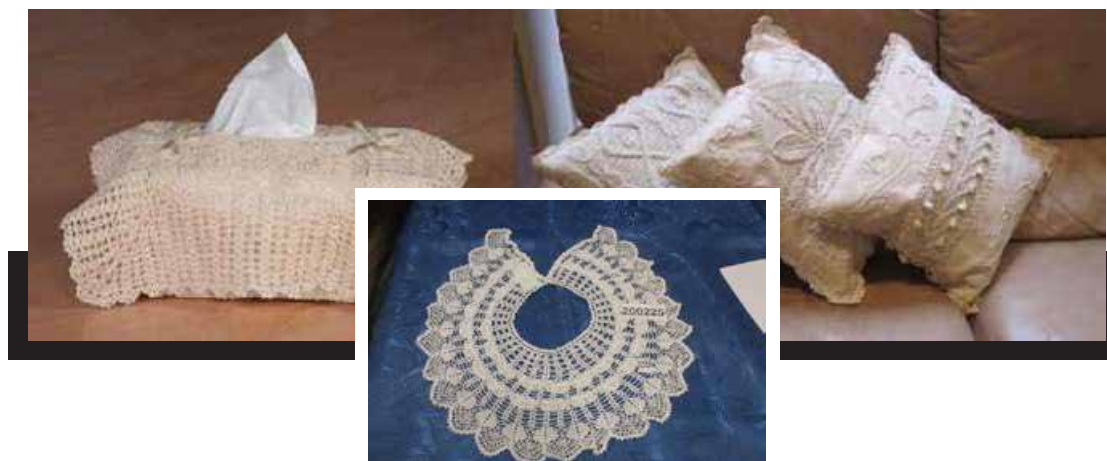

PLACEMATS

RUNNERS

TABLECLOTHS

T/B COVERS

CUSHION COVERS COLLARS

SIZES: 90cms Sq –3.1mtrs
Doilies, runners & round cloths

**Tradition and class are the trademarks of this handmade
crochet tablecloths, doilies, placemats & more...**

Machine Washable

MEGA MART

16-18 Levanswell Rd, Moorabbin
Ample onsite parking
sales@pearlsmanchester.com.au

Call now 9529 2758

Check out everyday savings

- Pillows & Quilts –, Down, wool, Synthetic
 - Mattress & Pillow Protectors
 - Mattress toppers
 - Down Cot Quilts
 - Quilt Cover Sets, & Sheet Sets
 - Fitted & Flat sheets
 - Tablecloths,
 - Bath Towels,
- Tea Towels, Glass Towels, & MORE.....